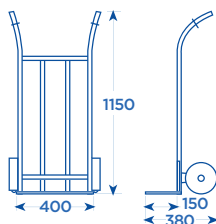

ART. 214
CARRELLO
PORTA CASSE

Case carrying trolley
Chariot porte-caisses
Sackkarre

ART. 214 | 100 kg | 200

Tipo leggero • Light-type • Type-leger • Leichte ausführung